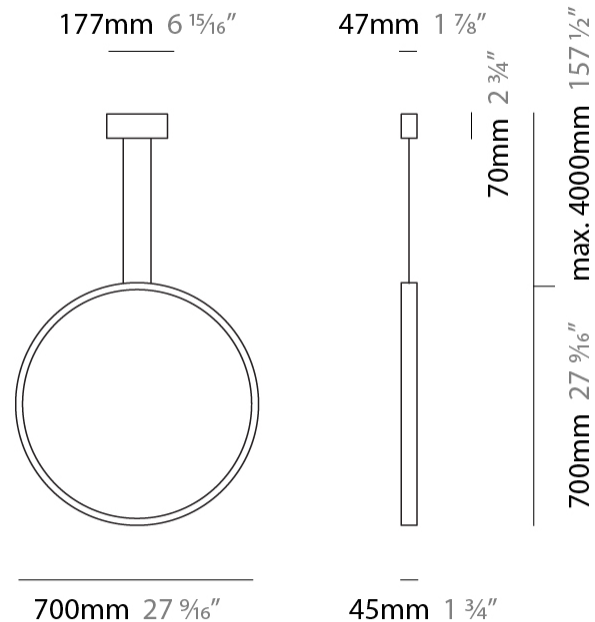

PROJECT	_____
TYPE	_____
SPECIFIER	_____
QUANTITY	_____
DATE	_____

ASSOLO SUSPENSION

D31007-

base number   Finish
Options

1. To build a product code in our configurator select the specify button on the base model # product page
2. To build a manual product code on this datasheet choose from the options listed below in blue font and add the suffix to the base model #

GENERAL

Series: Assolo
Brand: Cini & Nils
Division: Design
Mounting Type: Suspension
Mounting Location: Ceiling
Subcategory: Ambient

PHYSICAL

Shape: Round
Diameter (mm): 700
Diameter (in): 27 ⁹/₁₆"
Width (mm): 45
Width (in): 1 ³/₄"
Height (mm): 700
Height (in): 27 ⁹/₁₆"
Max. Overall Height (mm): 4700
Max. Overall Height (in): 185 ¹/₁₆"
Light Distribution: Indirect
Weight (kg): 5.4
Weight (lbs): 11.9
Fixture Finish: [WHI](#) / [BLK](#) / [MGD](#)
Fixture Material: Aluminum

ELECTRICAL

Lamp Type: LED
Input Wattage (W): 27
Total Output Wattage (W): 25
Dimming: Tri-Mode (Non-Dimming and Phase Dimming (120Vac only and 0-10V Dimming))
Driver Included: Yes
Driver Location: Integrated
Driver Type: Constant Current - Universal
Driver Class: Class 2
Input Voltage (V): 120 - 277
Constant Current (MA): 700

LED

Number of LEDs: 1
Color Temperature (°K): 2800
Nominal Lumen (lm): 2900
CRI: >90 CRI
Lamp Life (hrs): 50000

OPTICAL

RATINGS AND CERTIFICATIONS

Certified By: Certified for North American Standards
IP rating: IP20