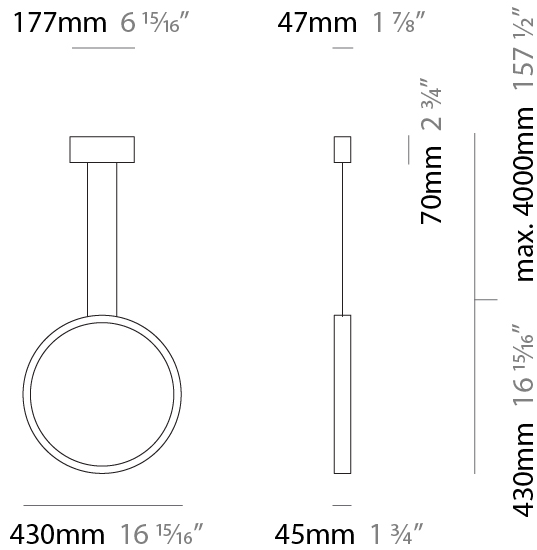

ASSOLO SUSPENSION

D31005-

base number   Finish
Options

1. To build a product code in our configurator select the specify button on the base model # product page
2. To build a manual product code on this datasheet choose from the options listed below in blue font and add the suffix to the base model #

GENERAL

Series: Assolo
Brand: Cini & Nils
Division: Design
Mounting Type: Suspension
Mounting Location: Ceiling
Subcategory: Ambient

PHYSICAL

Shape: Round
Diameter (mm): 430
Diameter (in): 16 ¹⁵/₁₆"
Width (mm): 45
Width (in): 1 ³/₄"
Height (mm): 430
Height (in): 16 ¹⁵/₁₆"
Max. Overall Height (mm): 4430
Max. Overall Height (in): 174 ⁷/₁₆"
Light Distribution: Indirect
Weight (kg): 3.5
Weight (lbs): 7.7
Fixture Finish: WHI / BLK / MGD
Fixture Material: Aluminum
Upon Request: Any custom colour

ELECTRICAL

Lamp Type: LED
Input Wattage (W): 27
Total Output Wattage (W): 25
Dimming: Tri-Mode (Non-Dimming and Phase Dimming (120Vac only) and 0-10V Dimming)
Driver Included: Yes
Driver Location: Integrated
Driver Type: Constant Current - Universal
Driver Class: Class 2
Input Voltage (V): 120 - 277
Constant Current (MA): 700

LED

Color Temperature (°K): 2800
Nominal Lumen (lm): 2900
CRI: >90 CRI
Lamp Life (hrs): 50000
Upon Request: 3000K / 3500K / 4000K

OPTICAL

RATINGS AND CERTIFICATIONS

Certified By: Certified for North American Standards
IP rating: IP20